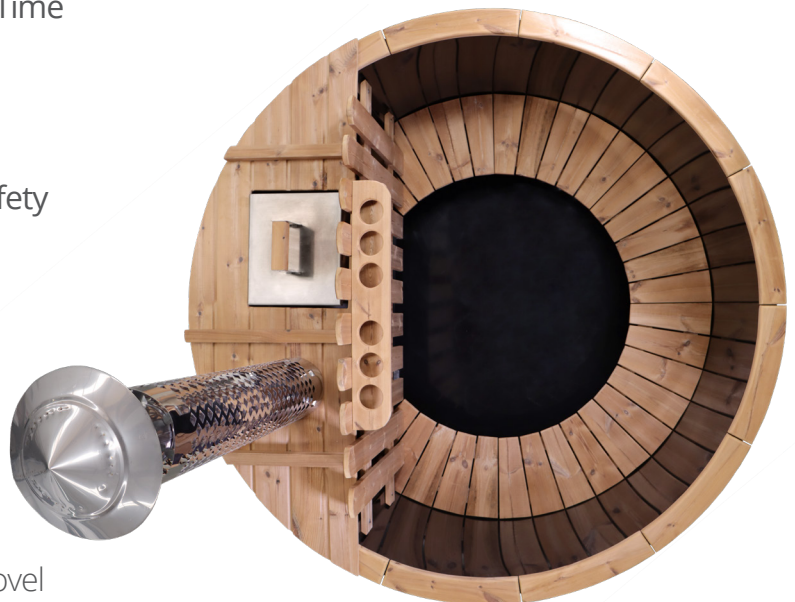

Dimensions _____ **175.5 x 175.5 x 104cm**

Water Capacity _____ **1700 Litres**

Heater — **35kW 316 Stainless Steel Wood Burner**

Shell Material _____ **ThermoWood Cabinetry & Tough Polystone Interior**

Cover _____ **ThermoWood Cover**

Assembly _____ **Hot Tub Pre-Assembled**